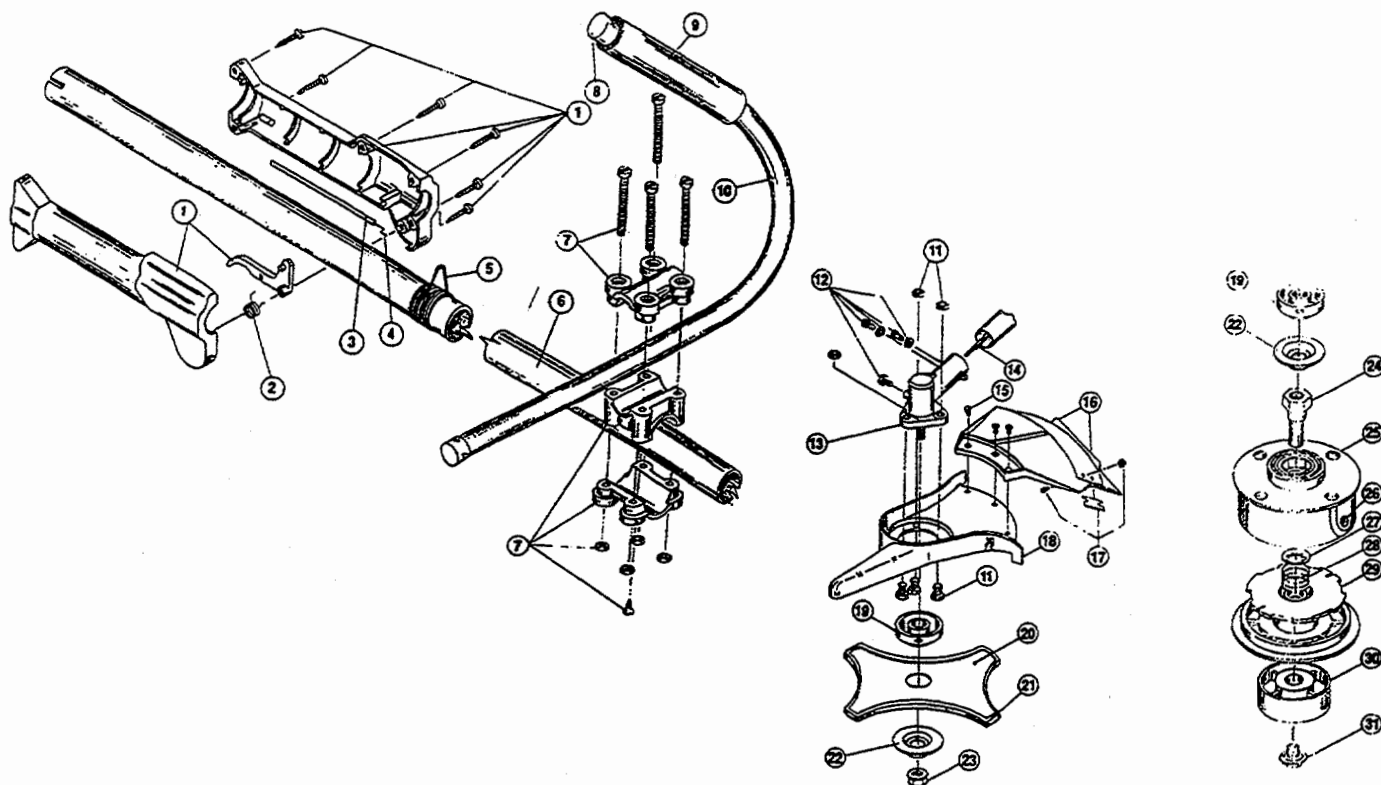

The above part numbers are for serial numbers 206042751 and greater.

BOOM & TRIMMER PARTS - IDC 580

Item	Part No.	Description
1	180277	Throttle Housing and Trigger Assembly
2	610314	Throttle Trigger Spring
3	180021	Throttle Cable Housing
4	180127	Throttle Cable
5	610327	Shoulder Strap Clamp
6	147486	Drive Shaft Housing Assembly
7	683295	Handle Bracket Assembly
8	612021	Tube Closure
9	612831	Grip
10	683870	J-Handle Assembly (items 8 and 9)
11	147539	Guard Mount Screws
12	147677	Mounting Hardware and Grease Plug Assembly
13	147488	Gear Box Assembly (items 12, 19, 22, 23)
14	180406	Flexible Drive Shaft
15	683304	Guard Mounting Screws
16	180387	Guard and Blade Assembly
17	682061	Blade Assembly
18	147492	Guard Mount
19	147489	Blade Driver
20	145873	Blade, 4 Tooth
21	147670	Blade Cover
22	147490	Blade Retaining Washer